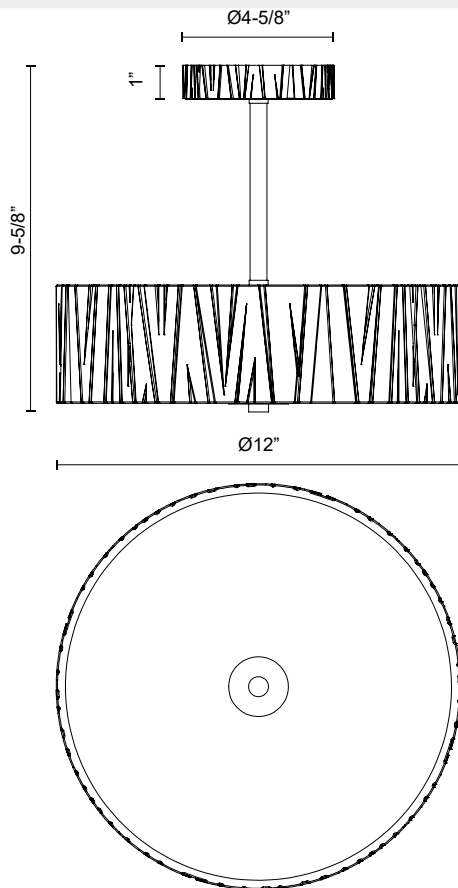

KENSINGTON SF361212

FIXTURE DIMENSIONS	D12" x H9-5/8"
LIGHT SOURCE	AC LED
WATTAGE	32W
TOTAL LUMENS	2400lm
DELIVERED LUMENS	1200lm*
VOLTAGE	120V
COLOR TEMPERATURE	2700K
CRI (RA)	90CRI
DIMMABLE	Yes, ELV Dimmer (Not Included)
GLASS DETAILS	Frosted Glass
MATERIAL	Steel
LOCATION	Dry
CANOPY DIMENSIONS	D4-5/8" x H1"
CEC TITLE 24 JA8	Yes, JA8-2022
PAINT FINISH	UB01; VB01;

[D - Diameter, L - Length, W - Width, H - Height, E - Extension]

AVAILABLE FINISHES:

SF361212UB
Urban Bronze

SF361212VB
Vintage Brass

*For complete warranty terms, please visit: www.aloralighting.com/warranty